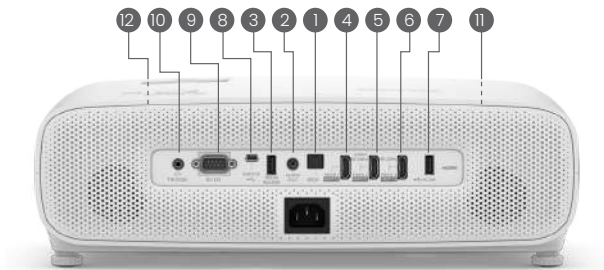

Input and Output Terminals

	I/O Name	Quantity
1	SPDIF audio output (5.1 channel audio pass through)	1
2	Audio output (3.5mm jack)	1
3	USB Type-A (Media Reader/Scalar Firmware upgrade)	1
4	HDMI-1 (HDCP2.2)	1
5	HDMI-2 (HDCP2.2) (Audio Return+) (5.1/7.1/Dolby Atmos audio pass through)	1
6	HDMI-3 (HDCP2.2)	1
7	USB Type-A (2.5A power supply)	1
8	USB (Type Mini B)	1
9	RS232 input (D-sub 9pin, male)	1
10	DC 12V Trigger	1

Hidden Space for ATV dongle		
11	HDMI Male cable (2.0b, HDCP2.2)	1
12	Micro USB Male cable (Power supply 5V/1.5A)	1