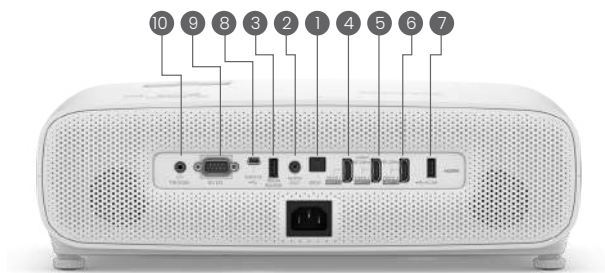

Input and Output Terminals

	I/O Name	Quantity
1	SPDIF audio output (5.1 channel audio pass through)	1
2	Audio output (3.5mm jack)	1
3	USB Type-A (Media Reader/Scalar Firmware upgrade)	1
4	HDMI-1 (HDCP2.2)	1
5	HDMI-2 (HDCP2.2) (Audio Return+) (5.1/7.1/Dolby Atmos audio pass through)	1
6	HDMI-3 (HDCP2.2)	1
7	USB Type-A (2.5A power supply)	1
8	USB (Type Mini B)	1
9	RS232 input (D-sub 9pin, male)	1
10	DC 12V Trigger	1