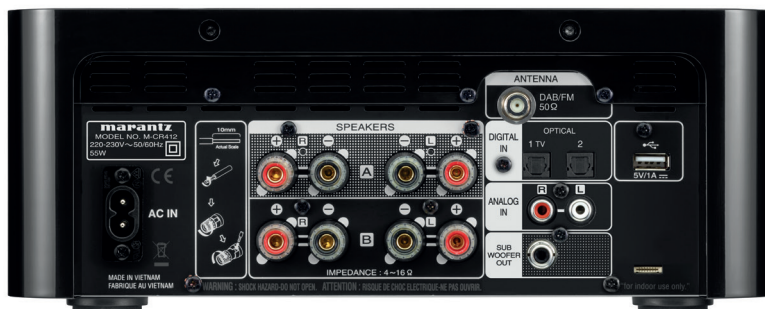

marantz®

MELODY (M-CR412) TRUE HIFI CD SYSTEM

The moment you see the new Melody, you'll know that this latest incarnation is pure refinement. The compact, elegant mini-system features a built-in CD Player and a USB input for digital music files including high resolution WAV, FLAC, ALAC and even DSD. Four high-efficiency, low-distortion digital audio amplification channels can be configured to drive two pairs of loudspeakers with independent volume control for each pair for a superior listening environment. A FM/DAB+ tuner and built-in Bluetooth provide multiple options for music listening with extraordinary Marantz audio quality.

because music matters

MELODY (M-CR412) TRUE HI-FI CD SYSTEM

Design and specifications are subject to change by Marantz without notice.

FEATURES	MELODY (M-CR412)
----------	------------------

High quality power output	2x 60 W or 4x 30 W
Bi-Amping / Parallel BTL mode	• / -
CD Compatibility: CD / CD-R/RW / WMA / MP3 / AAC	• / • / • / • / •
Tuner: DAB / DAB+ / FM (RDS)	• / • / •
Rear USB	•
Speaker A / B	• (Individual volume)
Powered multi-room for one extra room	•
Digital Optical in / Analogue in	2 / 1
Analogue out	-
Subwoofer Pre-out	•
Headphone Output	•
High Grade Audio Components	•
Tone Control: Bass / Treble / Balance	• / • / •
Display	FI 2-line
Illuminated front	pure white + off mode
Clock / Sleep Timer	• / •
Programmable Timer: Once / Daily	• / •